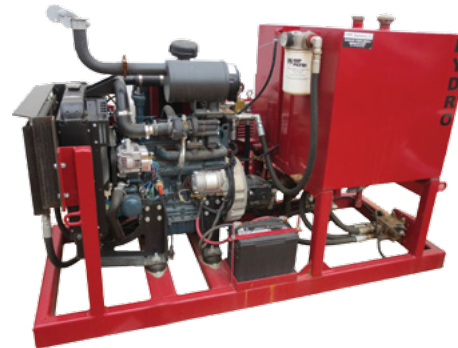

Hydro's mobile power packs gives you the capability to easily power your hose carts hydraulic system. These units can be attached directly to the hose carts trailer or can come detached and be placed anywhere that you need power.

* Not all options and variations of hose carts are listed in this brochure. Contact Hydro Engineering for more information.